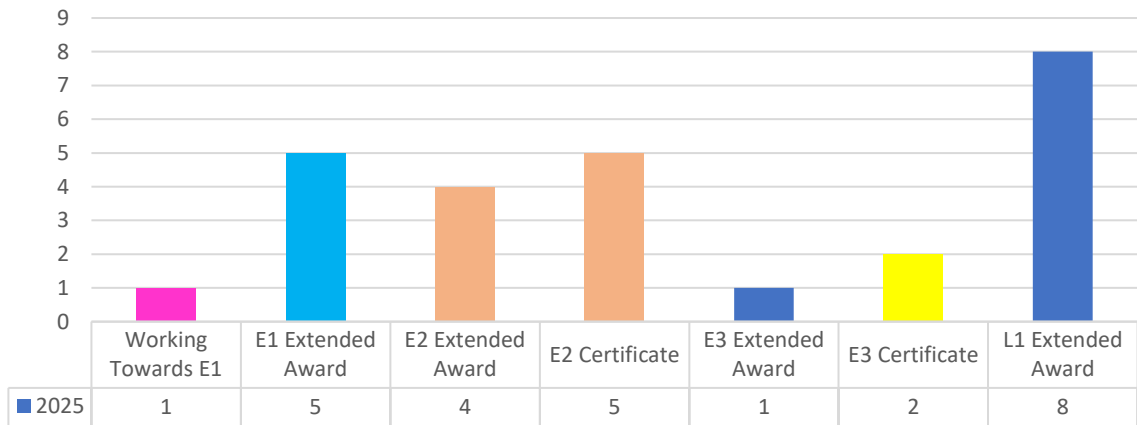

English Stepping Stones to Functional Skills Ascentis

Maths Ascentis		
Total	28	%
Maths EL1 Certificate	3	10.71429
Maths E2 Certificate	7	25
Maths L1 Extended Award	6	21.42857
Maths L1 Certificate	3	10.71429
Maths L2 Certificate	9	32.14286
Total	28	100