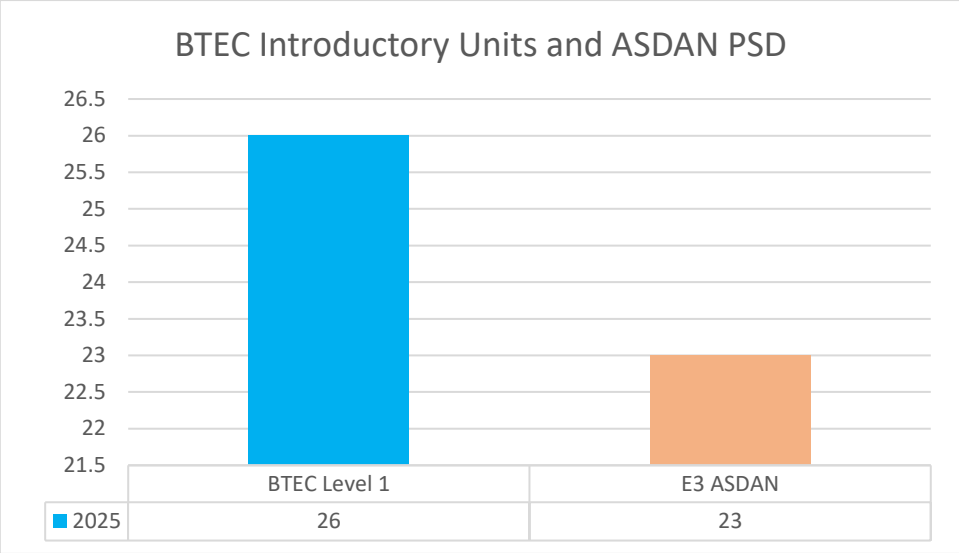

Mathematical Stepping Stones to Functional Skills Ascentis

■ 2025	3	7	6	3	9
--------	---	---	---	---	---

D of E	
Total	
Bronze (Completed in 2024)	19
Silver	15
Total	

Construction		
Total	7	%
Level One Award	7	100
Total	7	100

Child Development		
Total	8	%
E3 Certificate	8	100
Total	8	100

PSD		
Total	49	%
BTEC Level 1	26	53.06122
E3 ASDAN	23	46.93878
Total		100

Performing Arts		
Total	12	%
Discover Arts Award E2	2	16.66667
Explore Arts Award E3	9	75
Total	11	100