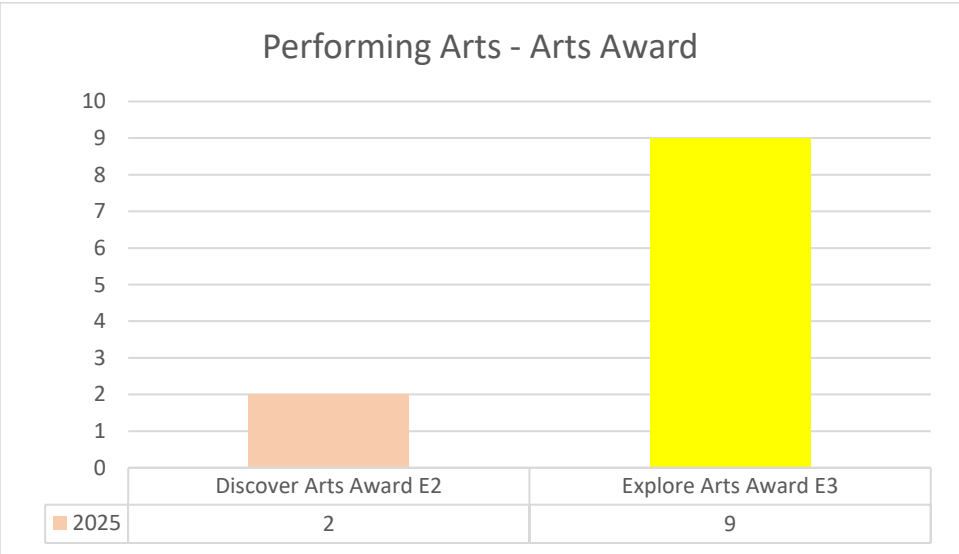

Child Development		
Total	8	%
E3 Certificate	8	100
Total	8	100

PSD		
Total	49	%
BTEC Level 1	26	53.06122
E3 ASDAN	23	46.93878
Total		100

Performing Arts		
Total	12	%
Discover Arts Award E2	2	16.66667
Explore Arts Award E3	9	75
Total	11	100