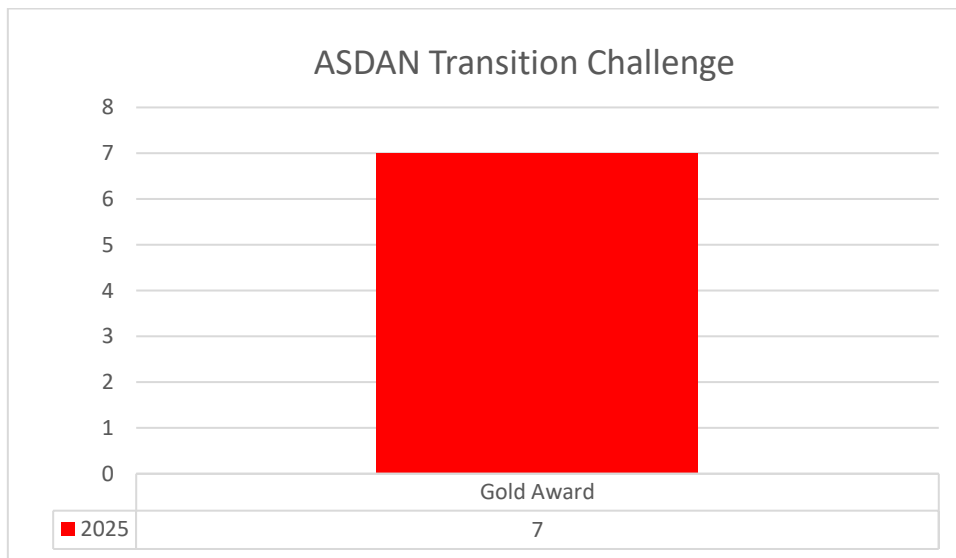

Performing Arts		
Total	11	%
Level 1	11	100
Total	11	100

Resistant Materials		
Total	9	%
Level One Award	9	75
Total	9	100

BTEC Home Cooking Skills

Total	17	%
L1	17	100
Total	17	100

ASDAN Transition Challenge		
Total	7	%
Gold Award	7	100
Total	7	100

Arts Award Art		
Total	6	%
Explore Arts Award E3	6	100
Total	6	100

Resistant Materials		
Total	7	%
Level One Award	7	100
Total	7	100

The Learning Machine IT USER systems		
Total	7	%
E2	7	100
Total	7	100