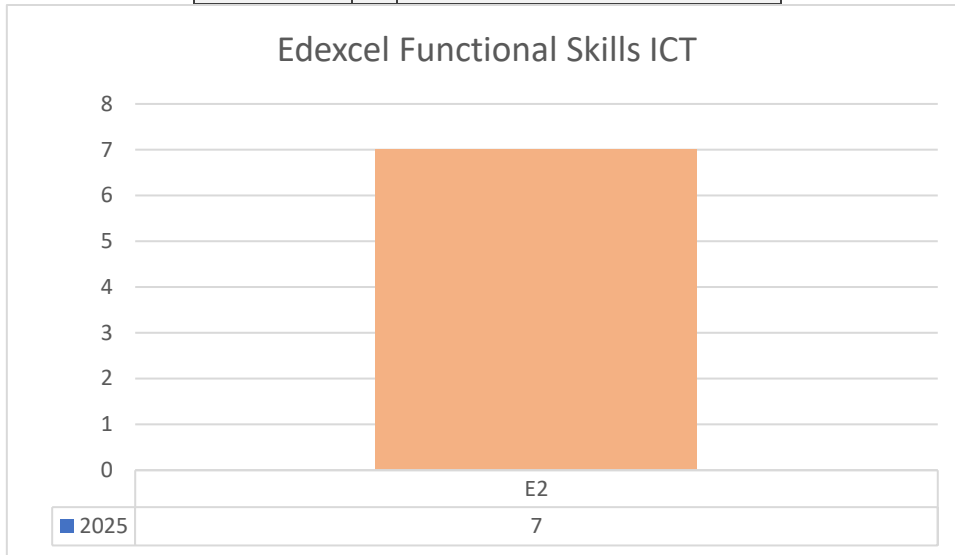

Performing Arts		
Total	11	%
Level 1	11	100
Total	11	100

Resistant Materials		
Total	9	%
Level One Award	9	75
Total	9	100

BTEC Home Cooking Skills

Total	17	%
L1	17	100
Total	17	100

ASDAN Transition Challenge		
Total	7	%
Gold Award	7	100
Total	7	100

Arts Award Art		
Total	6	%
Explore Arts Award E3	6	100
Total	6	100

Resistant Materials		
Total	7	%
Level One Award	7	100
Total	7	100

The Learning Machine IT USER systems		
Total	7	%
E2	7	100
Total	7	100

Edexcel Essential Digital Skills		
Total	7	%
E3	4	57.14285714
L1	3	42.85714286
Total	7	100

Entry Level Science		
Total	32	%
E1	8	25
E2	21	65.625
E3	3	9.375

Total	32	100
--------------	-----------	------------

Entry Level Further Science		
Total	13	%
E1	5	38.46154
E2	6	46.15385
E3	2	15.38462
Total	13	100

OCR Life and Living Skills		
Total	23	%
E3 Introductory Award	1	4.347826
E3 Award	6	26.08696

E3 Certificate	5	21.73913
E3 Extended Certificate	11	47.82609
Total	23	100