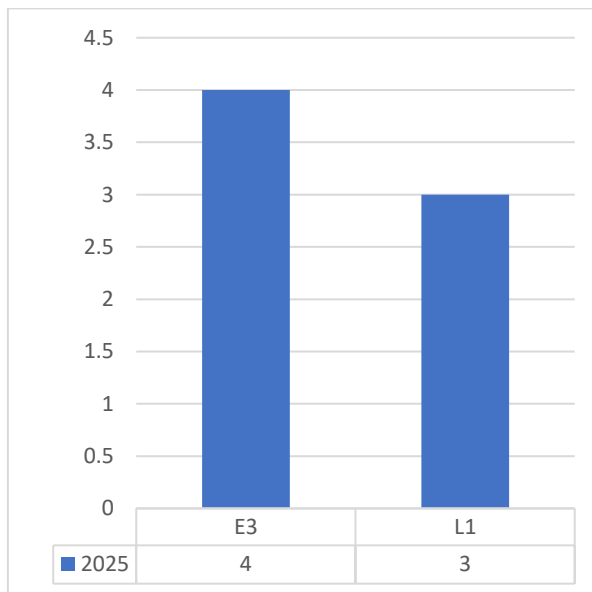

Arts Award Art		
Total	6	%
Explore Arts Award E3	6	100
Total	6	100

Resistant Materials		
Total	7	%
Level One Award	7	100
Total	7	100

The Learning Machine IT USER systems		
Total	7	%
E2	7	100
Total	7	100

Edexcel Essential Digital Skills		
Total	7	%
E3	4	57.14285714
L1	3	42.85714286
Total	7	100

Entry Level Science		
Total	32	%
E1	8	25
E2	21	65.625
E3	3	9.375

Total	32	100
--------------	-----------	------------