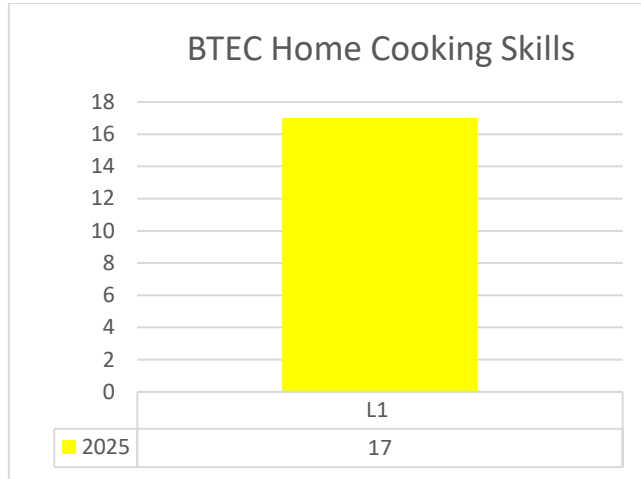

Performing Arts		
Total	11	%
Level 1	11	100
Total	11	100

Resistant Materials		
Total	9	%
Level One Award	9	75
Total	9	100

BTEC Home Cooking Skills

Total	17	%
L1	17	100
Total	17	100

ASDAN Transition Challenge		
Total	7	%
Gold Award	7	100
Total	7	100