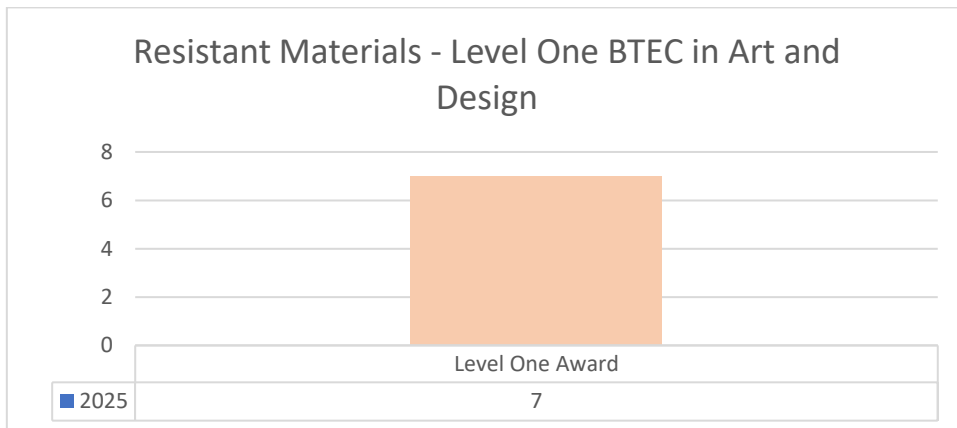

Performing Arts		
Total	11	%
Level 1	11	100
Total	11	100

Resistant Materials		
Total	9	%
Level One Award	9	75
Total	9	100

BTEC Home Cooking Skills

Total	17	%
L1	17	100
Total	17	100

ASDAN Transition Challenge		
Total	7	%
Gold Award	7	100
Total	7	100

Arts Award Art		
Total	6	%
Explore Arts Award E3	6	100
Total	6	100

Resistant Materials		
Total	7	%
Level One Award	7	100
Total	7	100

The Learning Machine IT USER systems		
Total	7	%
E2	7	100
Total	7	100