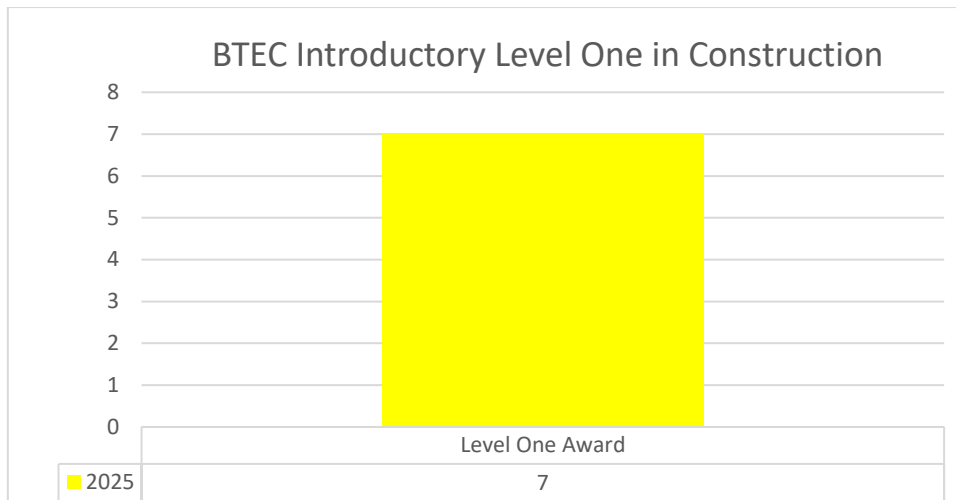

Mathematical Stepping Stones to Functional Skills Ascentis

■ 2025	3	7	6	3	9
--------	---	---	---	---	---

D of E	
Total	
Bronze (Completed in 2024)	19
Silver	15
Total	

Construction		
Total	7	%
Level One Award	7	100
Total	7	100

Child Development		
Total	8	%
E3 Certificate	8	100
Total	8	100

PSD		
Total	49	%
BTEC Level 1	26	53.06122
E3 ASDAN	23	46.93878
Total		100

Performing Arts		
Total	12	%
Discover Arts Award E2	2	16.66667
Explore Arts Award E3	9	75
Total	11	100