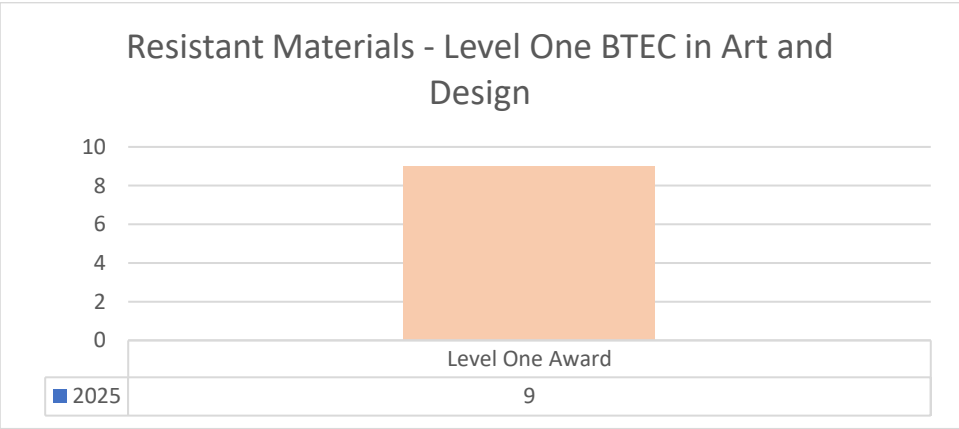

Child Development		
Total	8	%
E3 Certificate	8	100
Total	8	100

PSD		
Total	49	%
BTEC Level 1	26	53.06122
E3 ASDAN	23	46.93878
Total		100

Performing Arts		
Total	12	%
Discover Arts Award E2	2	16.66667
Explore Arts Award E3	9	75
Total	11	100

Performing Arts		
Total	11	%
Level 1	11	100
Total	11	100

Resistant Materials		
Total	9	%
Level One Award	9	75
Total	9	100

BTEC Home Cooking Skills

Total	17	%
L1	17	100
Total	17	100

ASDAN Transition Challenge		
Total	7	%
Gold Award	7	100
Total	7	100