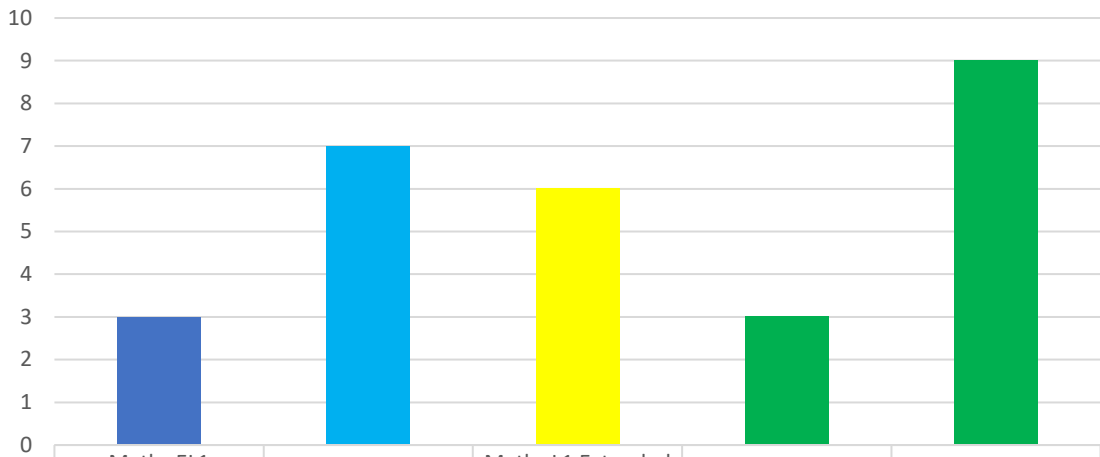

Mathematical Stepping Stones to Functional Skills Ascentis

■ 2025	3	7	6	3	9

D of E	
Total	
Bronze (Completed in 2024)	19
Silver	15
Total