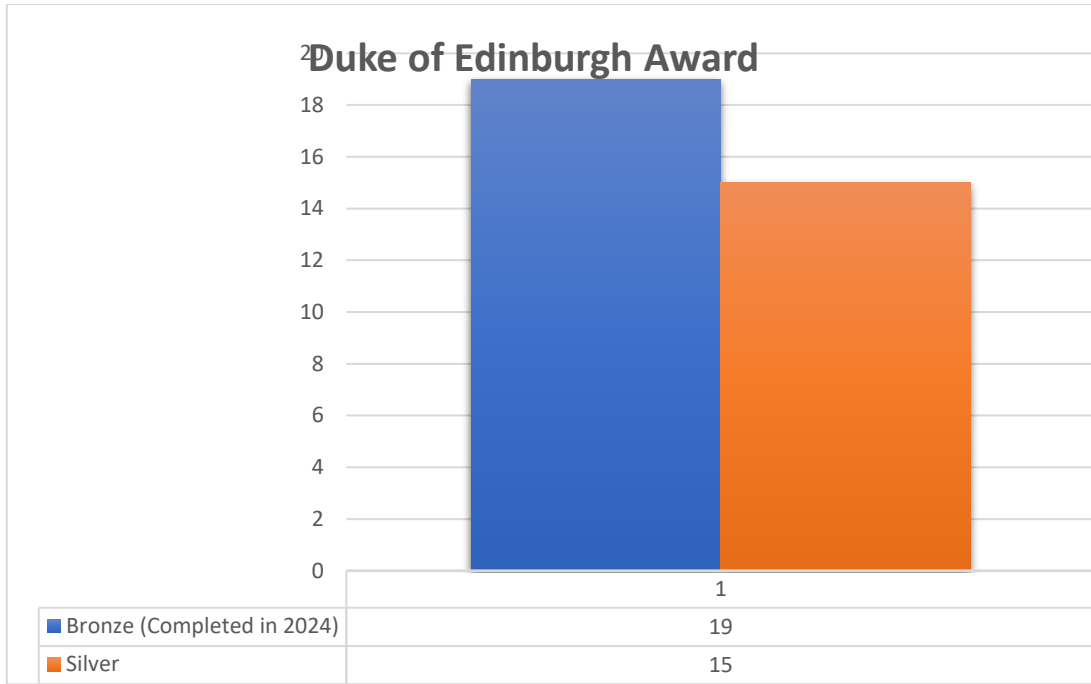

Construction		
Total	7	%
Level One Award	7	100
Total	7	100